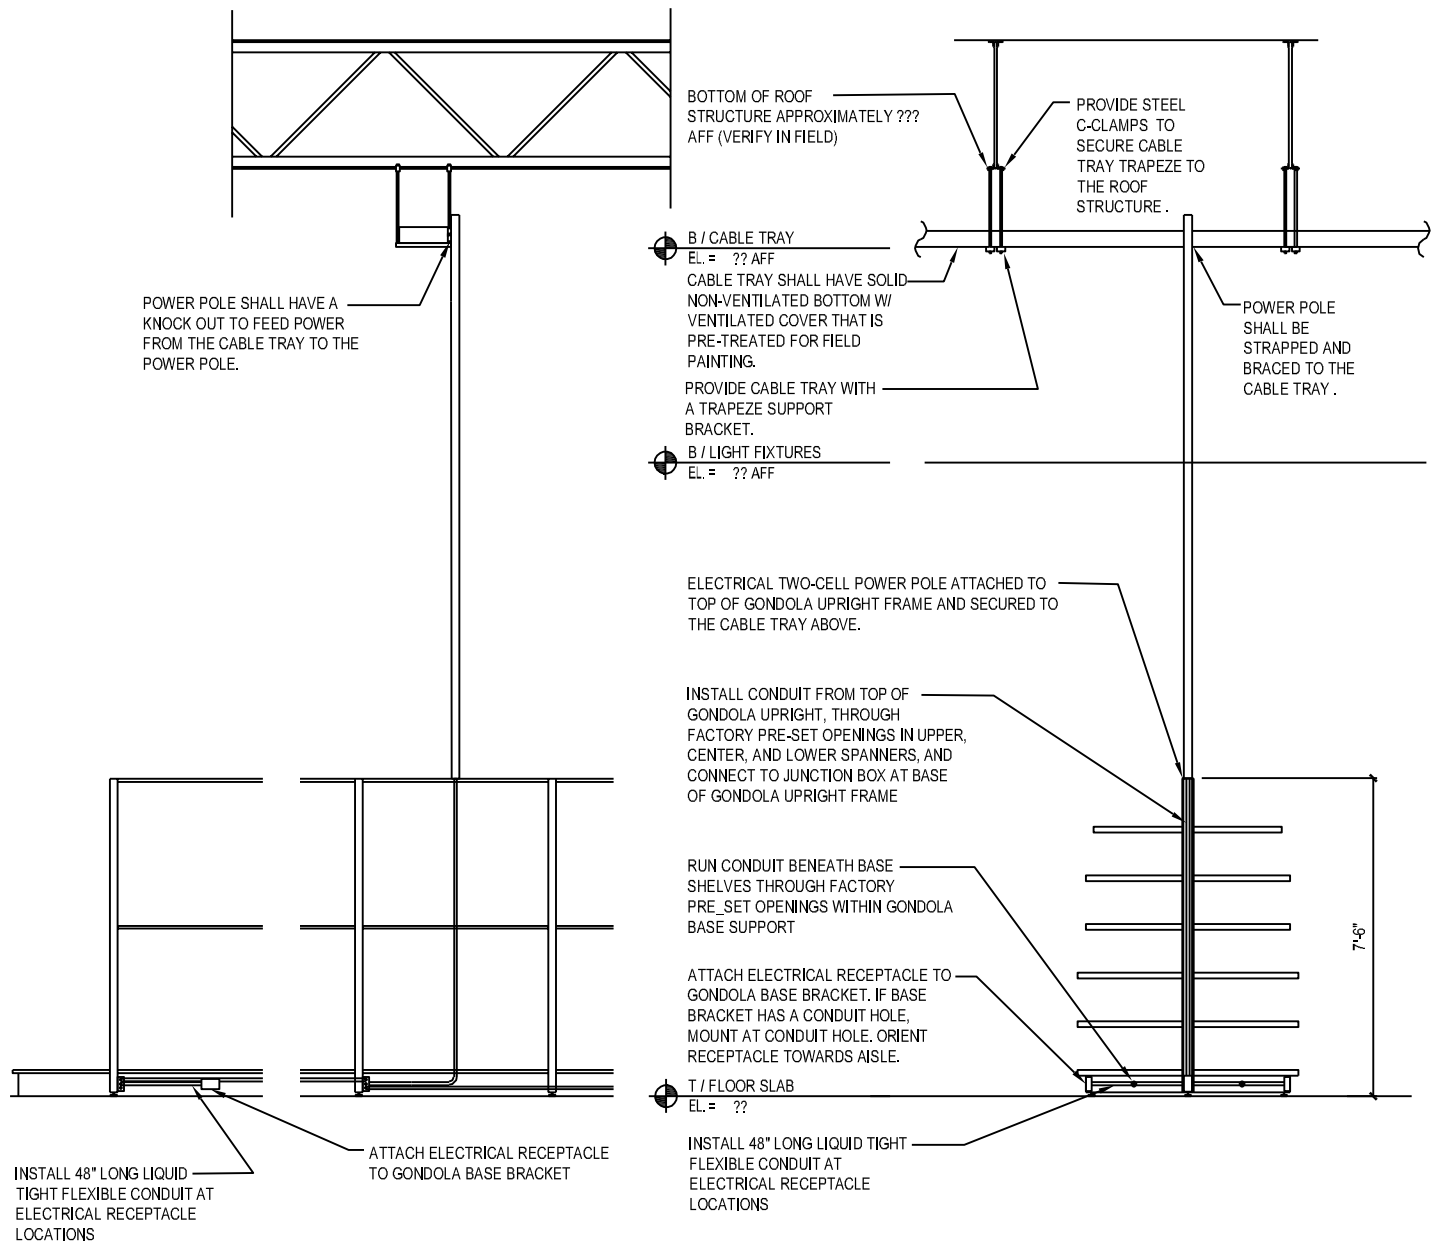

DESIGN A/E TO INDICATE REQUIRED HEIGHTS NOTED AS ??

POWER POLE GONDOLA MOUNTING DETAIL

NO SCALE

DATE	DEFENSE COMMISSARY AGENCY DIRECTORATE OF FACILITIES FORT LEE, VIRGINIA - LACKLAND AFB, TEXAS		DESIGN STANDARD
JUN 2022	TITLE	SALES AREA SHELVING GONDOLA ELECTRICAL RECEPTACLE DETAIL	262726-03
		REF.	
		REV.	